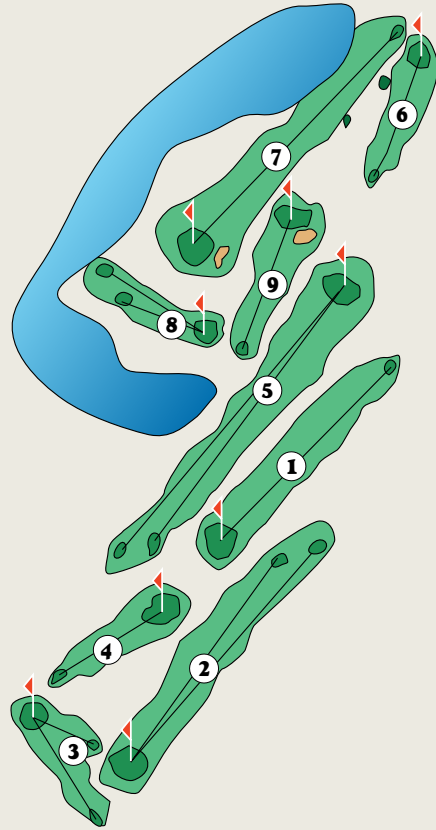

# JOIN THE PLAYERS CLUB

EXCLUSIVE MEMBER BENEFITS AND DISCOUNTS

To sign up or for more information,  
please contact the Pro Shop.

Thank you for choosing Recreation Park 9 Golf Course.   
Professionally managed by American Golf Corporation.

# CONNECT WITH US ONLINE

RecPark9.com  
Facebook.com/RecPark9

Twitter.com/RecPark9  
AmericanGolf.com

HOLE	1	2	3	4	5	6	7	8	9	OUT	INITIAL	1	2	3	4	5	6	7	8	9	IN	TOT	HCP	NET	ADJ		
Black	28.8/88	266	280	150	169	365	173	335	141	176	2055		266	280	150	169	365	173	335	141	176	2055	4110				
Blue	28.0/84	254	249	92	161	343	147	323	130	166	1865		254	249	92	161	343	147	323	130	166	1865	3730				
Handicap		3	6	9	4	1	7	2	8	5			3	6	9	4	1	7	2	8	5						
Par		4	4	3	3	4	3	4	3	3	31		4	4	3	3	4	3	4	3	3	31	62				
White	29.3/89	238	232	89	134	328	135	274	123	159	1712		238	232	89	134	328	135	274	123	159	1712	3424				
Handicap		3	6	9	4	1	7	2	8	5			3	6	9	4	1	7	2	8	5						
Scorer:											Attest:											Date:					